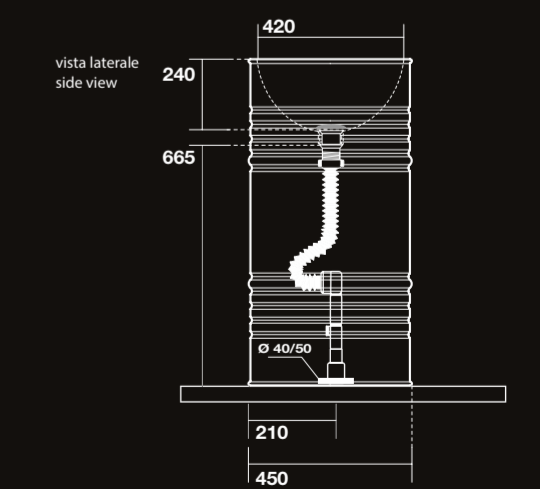

LUXURY VIBES

Una sorprendente gamma di finiture metalliche consente originali risultati effetto specchio. La ceramica crea scenari contemporanei per trovare nuove e più seduttive forme allo spazio del nostro vivere quotidiano.

An eye-catching range of metallic finishes create original mirror-effects. Ceramic creates contemporary scenarios to give new, appealing forms to our daily living space.

CHOOSE YOUR COLOR

METALLIC COLORS

COLORS

Per la finitura di bacino e piletta si può scegliere tra il classico bianco lucido e l'abbinamento nello stesso colore del fusto.

For the finish on the sink and the drain plug, you can choose from classic glossy white or same colour as the drum.