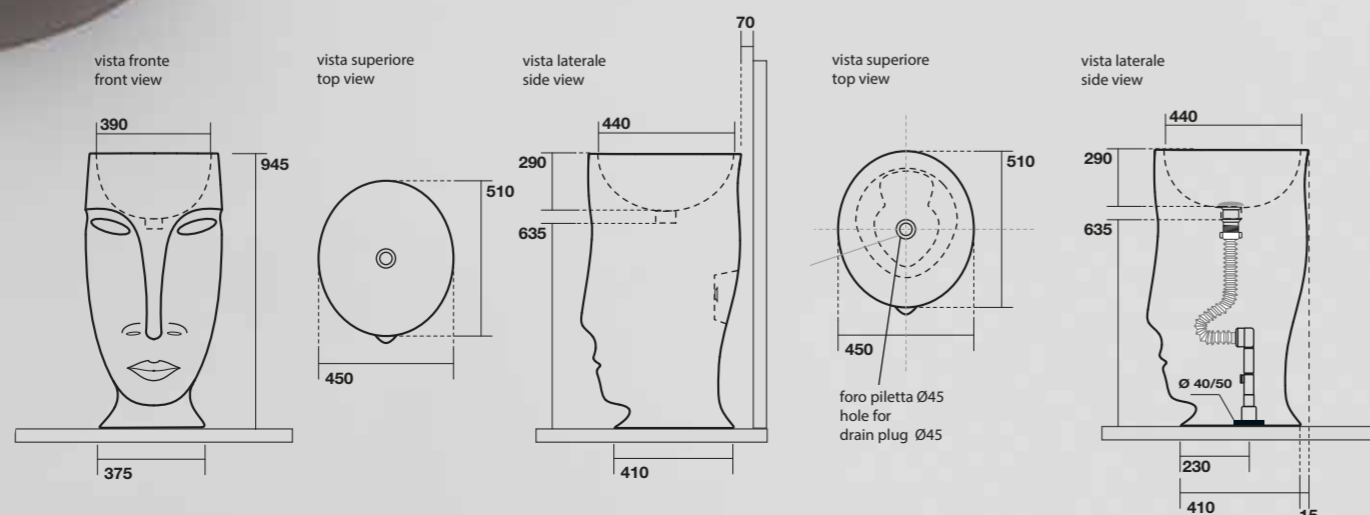

STORYTELLING

E' una narrazione suggestiva, quella di MOLOCO, un continuo divenire capace di sollecitare nuovi allestimenti e contaminazioni, in quella totale disponibilità al confronto che è l'elemento principe del design contemporaneo. Per la finitura di bacino e piletta si può scegliere tra il classico bianco lucido e l'abbinamento nello stesso colore del fusto.

MOLOCO is an evocative story, one that continuously elicits new and original interiors, bold and exciting contaminations, always open to new styles, versatile like contemporary design in today's world. For the finish on the sink and the drain plug, you can choose from classic glossy white or the same colour as the drum.

4741
Lavabo freestanding Moloco scarico suolo
Freestanding washbasin Moloco floor outlet

METALLIC COLORS

COLORS

Per la finitura di bacino e piletta si può scegliere tra il classico bianco lucido e l'abbinamento nello stesso colore del fusto.

For the finish on the sink and the drain plug, you can choose from classic glossy white or same colour as the drum.