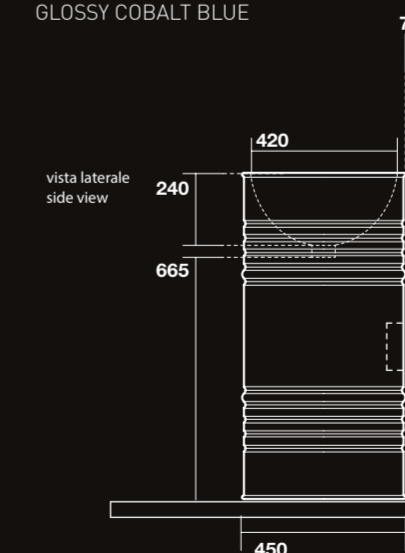

For the finish on the sink and the drain plug, you can choose from classic glossy white or same colour as the drum.

4743
Lavabo freestanding Barrel scarico parete
Freestanding washbasin Barrel wall outlet