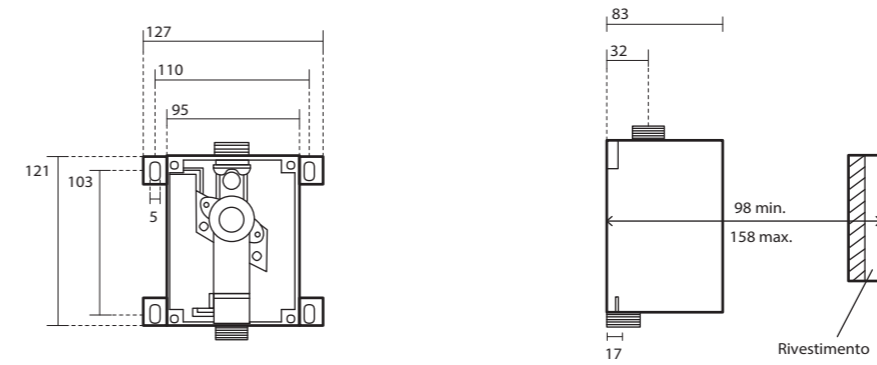

7565 Dispositivo di cacciata a parete per orinatoi
Concealed urinal flush valve