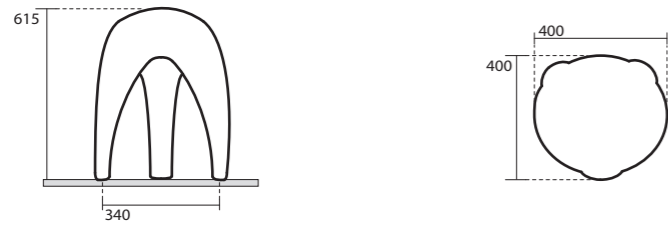

4702 Sgabello Moscardino
Stool Moscardino