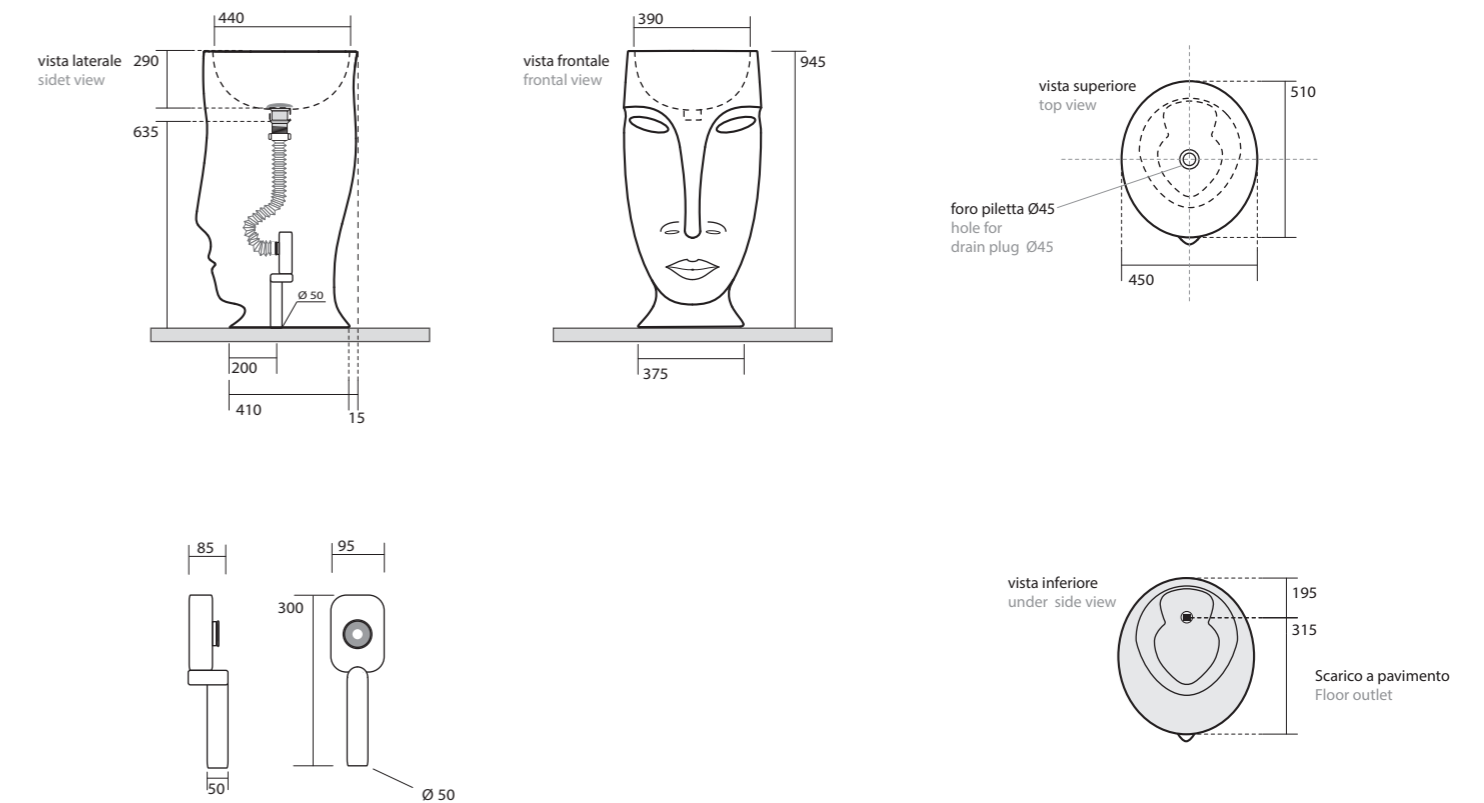

4730 Orinatoio Groove completo di fissaggio e sifone
Urinal Groove fixings screws and siphon included

4741 Lavabo freestanding Moloco scarico suolo completo di sifone e tubo flessibile di scarico
Freestanding washbasin Moloco floor outlet siphon and flexible waste pipe included