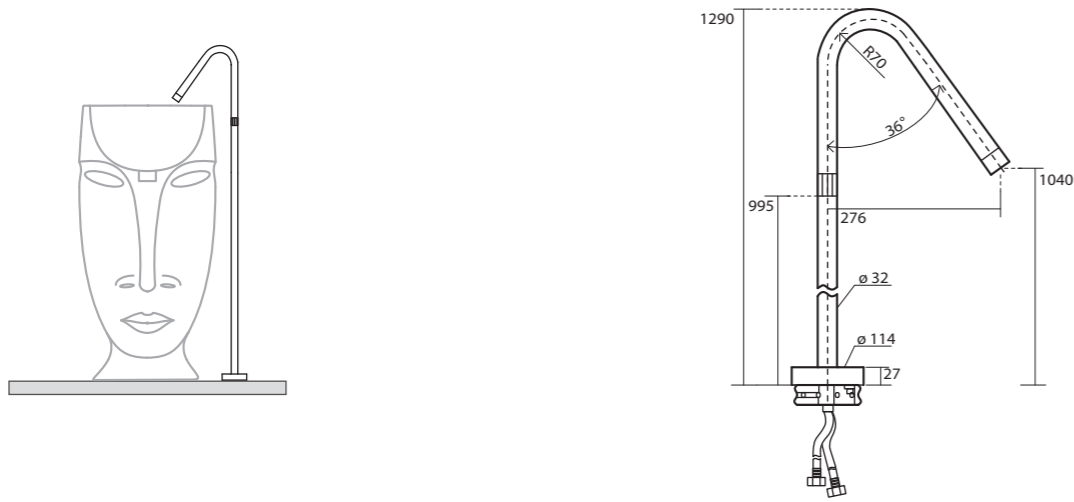

7561 Miscelatore progressivo da terra inox satinato
Stainless steel satin floor mounted basin progressive mixer